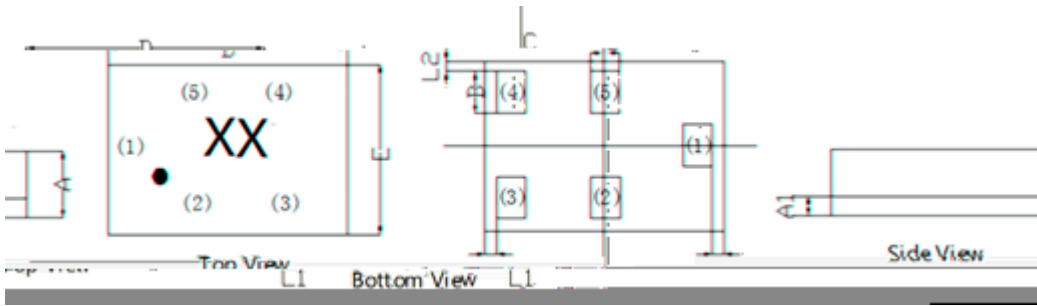

ISM band applications such as Smart Meters
Portable Hotspots and Mobile Routers

ROFS

ROFS

freq (2.402GHz to 2.482GHz)

Symbol	DIMENSION REQUIREMENT		
	MIN	NOM	MAX
A	0.56	0.61	0.66
A1	0.16	0.21	0.26
B	0.275	0.325	0.375
C	0.20	0.25	0.30
D	1.35	1.4	1.45
E	1.05	1.1	1.15
L1	0.05	0.1	0.15
L2	0.025	0.075	0.125