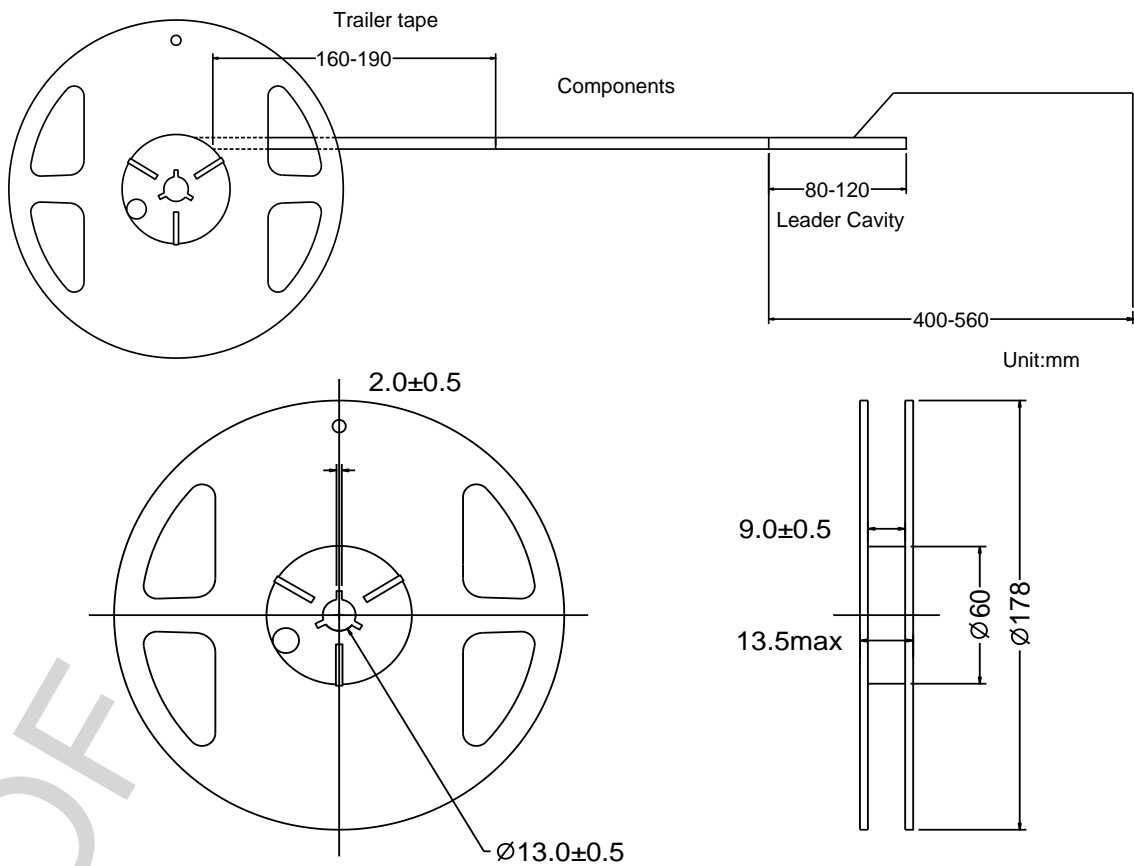

ISM band applications such as Smart Meters
Portable Hotspots and Mobile Routers

ROFS

ROFS

freq (2.402GHz to 2.482GHz)

Symbol	DIMENSION REQUIREMENT		
	MIN	NOM	MAX
A	0.56	0.61	0.66
A1	0.16	0.21	0.26
B	0.275	0.325	0.375
C	0.20	0.25	0.30
D	1.35	1.4	1.45
E	1.05	1.1	1.15
L1	0.05	0.1	0.15
L2	0.025	0.075	0.125