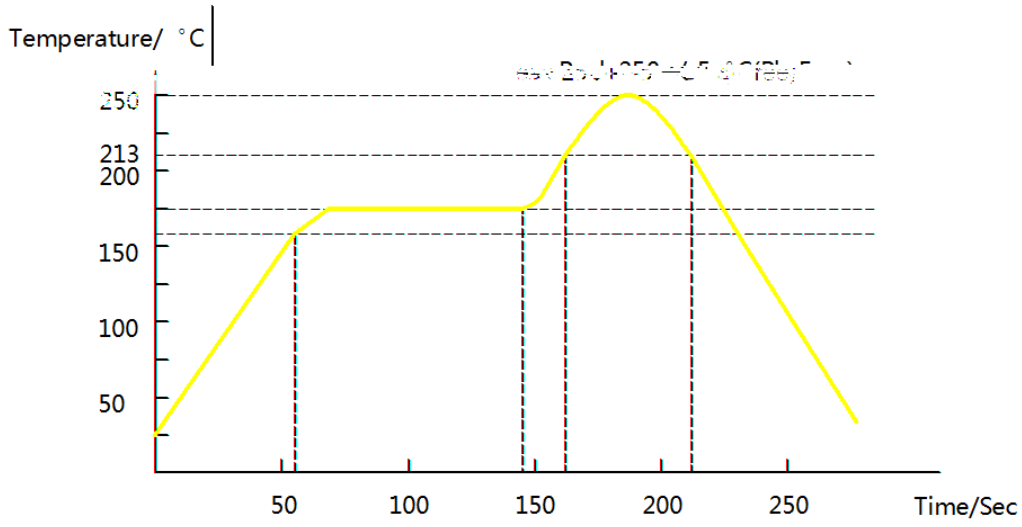

ISM band applications such as Smart Meters
Portable Hotspots and Mobile Routers

ROFS

ROFS

freq (2.402GHz to 2.482GHz)

Symbol	DIMENSION REQUIREMENT		
	MIN	NOM	MAX
A	0.56	0.61	0.66
A1	0.16	0.21	0.26
B	0.275	0.325	0.375
C	0.20	0.25	0.30
D	1.35	1.4	1.45
E	1.05	1.1	1.15
L1	0.05	0.1	0.15
L2	0.025	0.075	0.125