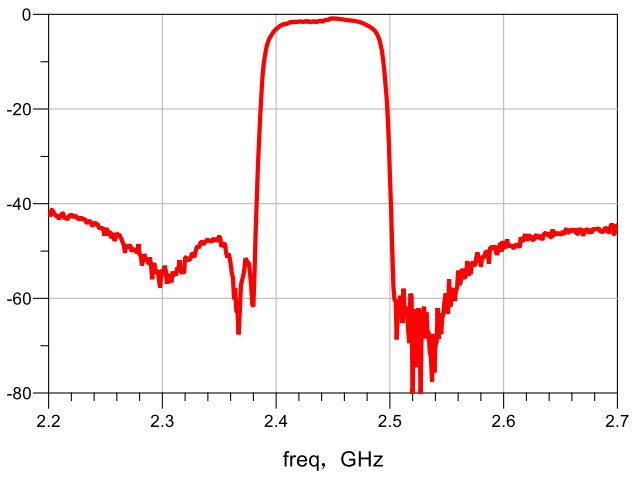

ISM band applications such as Smart Meters
Portable Hotspots and Mobile Routers

ROFS

ROFS

freq (2.402GHz to 2.482GHz)

Symbol	DIMENSION REQUIREMENT		
	MIN	NOM	MAX
A	0.56	0.61	0.66
A1	0.16	0.21	0.26
B	0.275	0.325	0.375
C	0.20	0.25	0.30
D	1.35	1.4	1.45
E	1.05	1.1	1.15
L1	0.05	0.1	0.15
L2	0.025	0.075	0.125