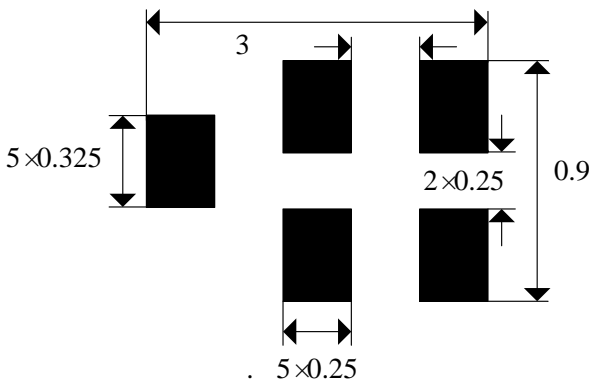

ISM band applications such as Smart Meters
Portable Hotspots and Mobile Routers

ROFS

ROFS

freq (2.402GHz to 2.482GHz)

Symbol	DIMENSION REQUIREMENT		
	MIN	NOM	MAX
A	0.56	0.61	0.66
A1	0.16	0.21	0.26
B	0.275	0.325	0.375
C	0.20	0.25	0.30
D	1.35	1.4	1.45
E	1.05	1.1	1.15
L1	0.05	0.1	0.15
L2	0.025	0.075	0.125