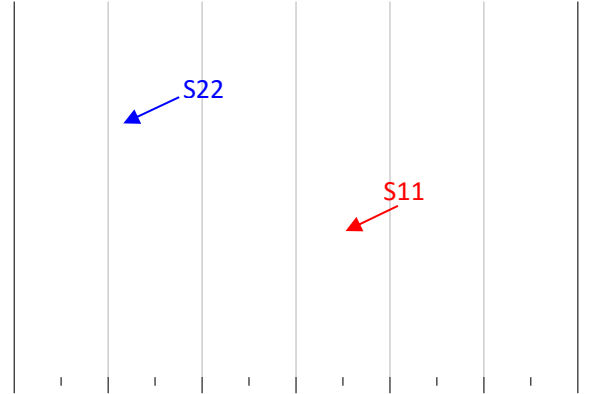

ISM band applications such as Smart Meters
Portable Hotspots and Mobile Routers

ROFS

ROFS

freq (2.402GHz to 2.482GHz)

Symbol	DIMENSION REQUIREMENT		
	MIN	NOM	MAX
A	0.56	0.61	0.66
A1	0.16	0.21	0.26
B	0.275	0.325	0.375
C	0.20	0.25	0.30
D	1.35	1.4	1.45
E	1.05	1.1	1.15
L1	0.05	0.1	0.15
L2	0.025	0.075	0.125