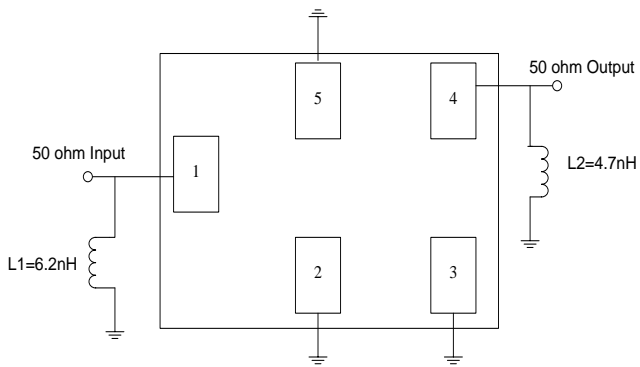

ISM band applications such as Smart Meters
Portable Hotspots and Mobile Routers

ROFS

ROFS

freq (2.402GHz to 2.482GHz)

Symbol	DIMENSION REQUIREMENT		
	MIN	NOM	MAX
A	0.56	0.61	0.66
A1	0.16	0.21	0.26
B	0.275	0.325	0.375
C	0.20	0.25	0.30
D	1.35	1.4	1.45
E	1.05	1.1	1.15
L1	0.05	0.1	0.15
L2	0.025	0.075	0.125