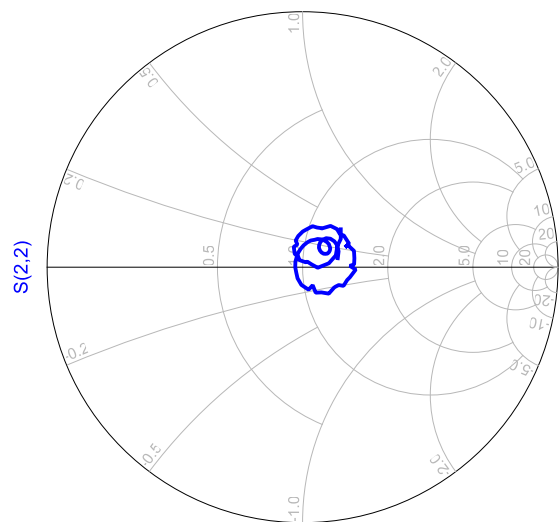

ISM band applications such as Smart Meters
Portable Hotspots and Mobile Routers

ROFS

ROFS

freq (2.402GHz to 2.482GHz)

Symbol	DIMENSION REQUIREMENT		
	MIN	NOM	MAX
A	0.56	0.61	0.66
A1	0.16	0.21	0.26
B	0.275	0.325	0.375
C	0.20	0.25	0.30
D	1.35	1.4	1.45
E	1.05	1.1	1.15
L1	0.05	0.1	0.15
L2	0.025	0.075	0.125