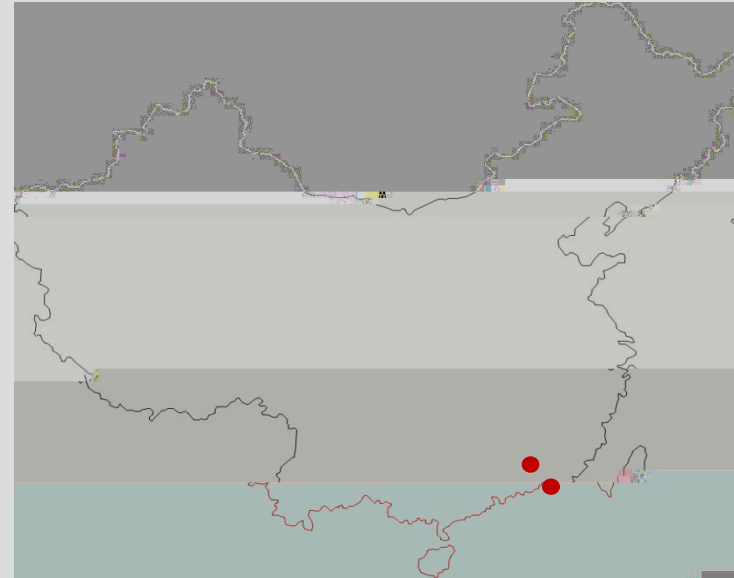

Contact Us

Dongguan Richwill electronics technology Co . LTD

ADD **22 1 301**

301 Bldg 1 No.22 DaShanWei Street QiaoTou Town DongGuan

2 207

Tel: 0755-86654829/86654855 Fax: 0755-86654832